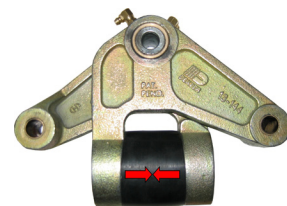

IT'S ALL ABOUT THE TRAVEL.

Our Compression Rubber Equalizer Suspension System provides:

- ▶ UNIQUE TRAVEL SLOT ALLOWS FOR 3 INCHES OF SUSPENSION TRAVEL
- ▶ EASY BOLT-ON INSTALLATION REPLACES EXISTING EQUALIZER
- ▶ SMOOTHER TOWING THAN CONVENTIONAL EQUALIZER
- ▶ WORKS ON 3,500 - 7,000 LB AXLES
- ▶ STANDARD WITH BRONZE BUSHINGS
- ▶ WET BOLT READY

- Very limited travel
- Rocks back and forth
- Provides equalization

Limited Travel

- Very limited travel
- Rocks back and forth
- Provides equalization

TRAVEL TESTED

TRUSTED TRAVEL