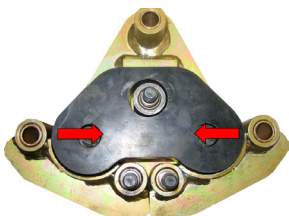

IT'S ALL ABOUT THE TRAVEL.

Our Compression Rubber Equalizer Suspension System provides:

- ▶ UNIQUE TRAVEL SLOT ALLOWS FOR 3 INCHES OF SUSPENSION TRAVEL
- ▶ EASY BOLT-ON INSTALLATION REPLACES EXISTING EQUALIZER
- ▶ SMOOTHER TOWING THAN CONVENTIONAL EQUALIZER
- ▶ WORKS ON 3,500 - 7,000 LB AXLES
- ▶ STANDARD WITH BRONZE BUSHINGS
- ▶ WET BOLT READY

- Very limited travel
- Rocks back and forth
- Provides equalization

Limited Travel

- Very limited travel
- Rocks back and forth
- Provides equalization

TRAVEL TESTED

TRUSTED TRAVEL