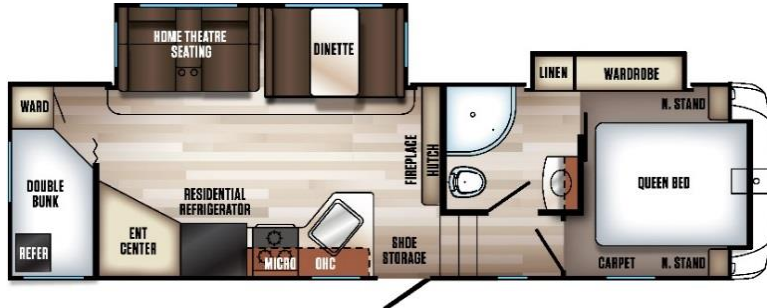

SABRE

27BHD

UVW	CCC	HITCH	LENGTH	HEIGHT	FRESH	WASTE	GREY	LP
8859	2696	1395	31' 8"	12' 3"	49	42	84	40

SABRE "SWEET 16" FEATURES

TRUE-SHEEN HIGH GLOSS

TIRE PRESSURE MONITORS

COLOSSAL CAMPER FRIDGE

USB CHARGING PORTS

SOLAR PREP

GEN III AUTO LEVEL

ENHANCED KIT. LIGHTING

SOFT PULL ROLLER SHADES

FRICTION HINGE ENTRY

EZ-STOW REAR RACK

SEAMLESS COUNTERTOPS

KLEER-VIEW MED. CAB.

EXTERIOR TV MOUNT

UNIV. DOCKING CENTER

CINEMAX SEATING

VERSA-BED SLEEP SYSTEM

OTHER STANDARD "COMPARABLES"...

- ✓ FIREPLACE WITH REMOTE
- ✓ LED INTERIOR AND EXTERIOR LIGHTS
- ✓ STAINLESS STEEL APPLIANCES
- ✓ PORCELAIN STOOL WITH WATER JET
- ✓ 35,000 BTU FURNACE
- ✓ 50AMP SERVICE
- ✓ 40" CEILING FAN WITH LIGHT
- ✓ HIGH RISE SPRING SPOUT KIT. FAUCET
- ✓ 6'-3" MAIN SLIDE HEIGHT
- ✓ OUTSIDE REFRIGERATOR
- ✓ PREP FOR 2ND DUCTED AC
- ✓ 1000W PURE-SINE POWER INVERTER
- ✓ BATTERY DISCONNECT
- ✓ BACK UP CAMERA PREP
- ✓ TRASH CAN