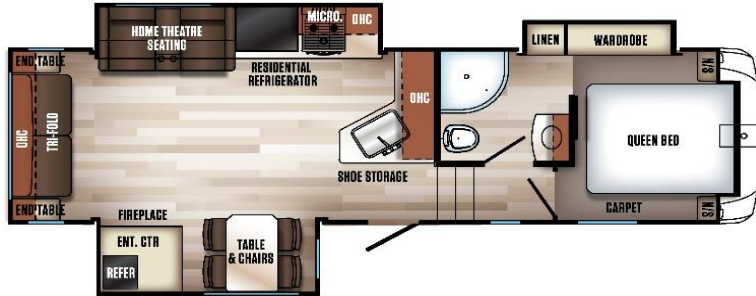

SABRE

27RLT

UVW	CCC	HITCH	LENGTH	HEIGHT	FRESH	WASTE	GREY	LP
9169	2406	1415	31' 9"	12' 3"	49	42	42	40

SABRE "SWEET 16" FEATURES

TRUE-SHEEN HIGH GLOSS

TIRE PRESSURE MONITORS

COLOSSAL CAMPER FRIDGE

USB CHARGING PORTS

SOLAR PREP

GEN III AUTO LEVEL

ENHANCED KIT. LIGHTING

SOFT PULL ROLLER SHADES

FRICTION HINGE ENTRY

EZ-STOW REAR RACK

SEAMLESS COUNTERTOPS

KLEER-VIEW MED. CAB.

EXTERIOR TV MOUNT

UNIV. DOCKING CENTER

CINEMAX SEATING

VERSA-BED SLEEP SYSTEM

OTHER STANDOUT COMPARABLES FOUND IN EVERY SABRE...

- ✓ FIREPLACE WITH REMOTE
- ✓ LED INTERIOR AND EXTERIOR LIGHTS
- ✓ STAINLESS STEEL APPLIANCES
- ✓ PORCELAIN STOOL WITH WATER JET
- ✓ 35,000 BTU FURNACE
- ✓ 50AMP SERVICE
- ✓ 40" CEILING FAN WITH LIGHT
- ✓ HIGH RISE SPRING SPOUT KIT. FAUCET
- ✓ 6'-3" MAIN SLIDE HEIGHT
- ✓ OUTSIDE REFRIGERATOR
- ✓ PREP FOR 2ND DUCTED AC
- ✓ 1000W PURE-SINE POWER INVERTER
- ✓ BATTERY DISCONNECT
- ✓ BACK UP CAMERA PREP
- ✓ TRASH CAN