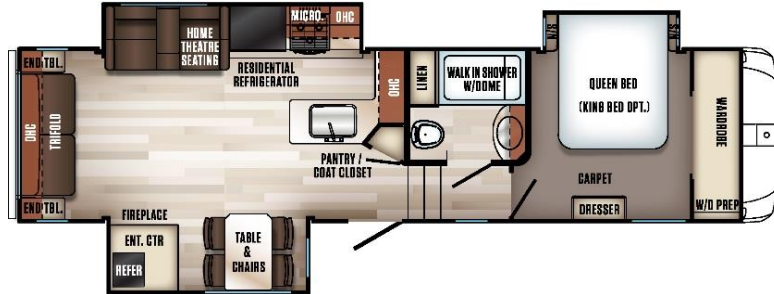

SABRE

30RLT

UVW	CCC	HITCH	LENGTH	HEIGHT	FRESH	WASTE	GREY	LP
10104	3804	1908	35' 3"	12' 5"	49	42	42	40

SABRE "SWEET 16" FEATURES

TRUE-SHEEN HIGH GLOSS

TIRE PRESSURE MONITORS

COLOSSAL CAMPER FRIDGE

USB CHARGING PORTS

SOLAR PREP

GEN III AUTO LEVEL

ENHANCED KIT. LIGHTING

SOFT PULL ROLLER SHADES

FRICTION HINGE ENTRY

EZ-STOW REAR RACK

SEAMLESS COUNTERTOPS

KLEER-VIEW MED. CAB.

EXTERIOR TV MOUNT

UNIV. DOCKING CENTER

CINEMAX SEATING

VERSA-BED SLEEP SYSTEM

OTHER STANDOUT COMPARABLES FOUND IN EVERY SABRE...

- ✓ FIREPLACE WITH REMOTE
- ✓ LED INTERIOR AND EXTERIOR LIGHTS
- ✓ STAINLESS STEEL APPLIANCES
- ✓ PORCELAIN STOOL WITH WATER JET
- ✓ 35,000 BTU FURNACE
- ✓ 50AMP SERVICE
- ✓ 40" CEILING FAN WITH LIGHT
- ✓ HIGH RISE SPRING SPOUT KIT. FAUCET
- ✓ 6'-3" MAIN SLIDE HEIGHT
- ✓ OUTSIDE REFRIGERATOR
- ✓ PREP FOR 2ND DUCTED AC
- ✓ 1000W PURE-SINE POWER INVERTER
- ✓ BATTERY DISCONNECT
- ✓ BACK UP CAMERA PREP
- ✓ TRASH CAN