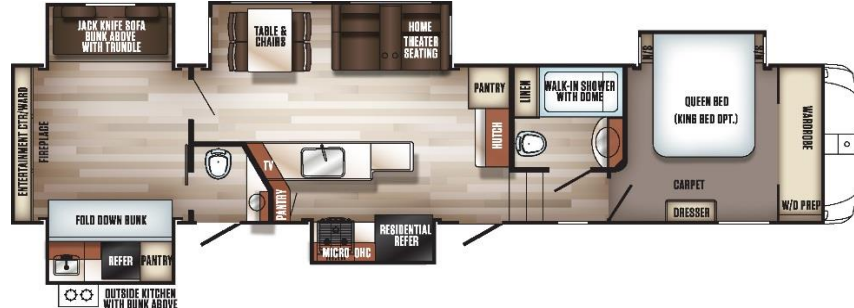

SABRE

36FRP

UVW	CCC	HITCH	LENGTH	HEIGHT	FRESH	WASTE	GREY	LP
12648	2852	2017	41' 10"	12' 7"	49	84	126	40

SABRE "SWEET 16" FEATURES

TRUE-SHEEN HIGH GLOSS

TIRE PRESSURE MONITORS

COLOSSAL CAMPER FRIDGE

USB CHARGING PORTS

SOLAR PREP

GEN III AUTO LEVEL

ENHANCED KIT. LIGHTING

SOFT PULL ROLLER SHADES

FRICTION HINGE ENTRY

EZ-STOW REAR RACK

SEAMLESS COUNTERTOPS

KLEER-VIEW MED. CAB.

EXTERIOR TV MOUNT

UNIV. DOCKING CENTER

CINEMAX SEATING

VERSA-BED SLEEP SYSTEM

OTHER STANDARD "COMPARABLES"...

- ✓ FIREPLACE WITH REMOTE
- ✓ LED INTERIOR AND EXTERIOR LIGHTS
- ✓ STAINLESS STEEL APPLIANCES
- ✓ PORCELAIN STOOL WITH WATER JET
- ✓ 35,000 BTU FURNACE
- ✓ 50AMP SERVICE
- ✓ 40" CEILING FAN WITH LIGHT
- ✓ HIGH RISE SPRING SPOUT KIT. FAUCET
- ✓ 6'-3" MAIN SLIDE HEIGHT
- ✓ OUTSIDE REFRIGERATOR
- ✓ PREP FOR 2ND DUCTED AC
- ✓ 1000W PURE-SINE POWER INVERTER
- ✓ BATTERY DISCONNECT
- ✓ BACK UP CAMERA PREP
- ✓ TRASH CAN