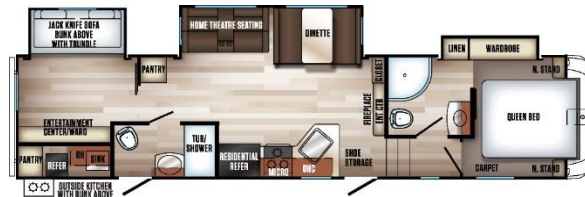

27BHD

UVW	CCC	HITCH	LENGTH	HEIGHT	FRESH	WASTE	GREY	LP
8859	2696	1395	31' 8"	12' 3"	49	42	84	40

27RLT

UVW	CCC	HITCH	LENGTH	HEIGHT	FRESH	WASTE	GREY	LP
9169	2406	1415	31' 9"	12' 3"	49	42	42	40

30RLT

UVW	CCC	HITCH	LENGTH	HEIGHT	FRESH	WASTE	GREY	LP
10104	3804	1908	35' 3"	12' 5"	49	42	42	40

31BHT

UVW	CCC	HITCH	LENGTH	HEIGHT	FRESH	WASTE	GREY	LP
10558	3042	1600	38' 2"	12' 5"	49	84	126	40

NEW!

36BHQ

UVW	CCC	HITCH	LENGTH	HEIGHT	FRESH	WASTE	GREY	LP
12169	2056	2225	41' 7"	12' 7"	49	42	84	40

36FRP

UVW	CCC	HITCH	LENGTH	HEIGHT	FRESH	WASTE	GREY	LP
12648	2852	2017	41' 10"	12' 7"	49	84	126	40