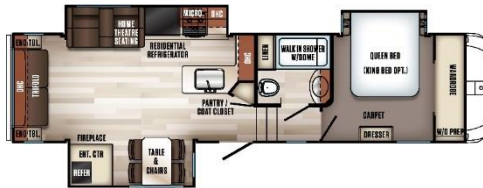

27BHD

UVW	CCC	HITCH	LENGTH	HEIGHT	FRESH	WASTE	GREY	LP
8859	2696	1395	31' 8"	12' 3"	49	42	84	40

27RLT

UVW	CCC	HITCH	LENGTH	HEIGHT	FRESH	WASTE	GREY	LP
9169	2406	1415	31' 9"	12' 3"	49	42	42	40

30RLT

UVW	CCC	HITCH	LENGTH	HEIGHT	FRESH	WASTE	GREY	LP
10104	3804	1908	35' 3"	12' 5"	49	42	42	40

31BHT

UVW	CCC	HITCH	LENGTH	HEIGHT	FRESH	WASTE	GREY	LP
10558	3042	1600	38' 2"	12' 5"	49	84	126	40

NEW!

36BHQ

UVW	CCC	HITCH	LENGTH	HEIGHT	FRESH	WASTE	GREY	LP
12169	2056	2225	41' 7"	12' 7"	49	42	84	40

36FRP

UVW	CCC	HITCH	LENGTH	HEIGHT	FRESH	WASTE	GREY	LP
12648	2852	2017	41' 10"	12' 7"	49	84	126	40