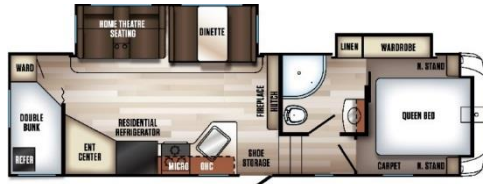

27BHD

UVW	CCC	HITCH	LENGTH	HEIGHT	FRESH	WASTE	GREY	LP
8859	2696	1395	31' 8"	12' 3"	49	42	84	40

27RLT

UVW	CCC	HITCH	LENGTH	HEIGHT	FRESH	WASTE	GREY	LP
9169	2406	1415	31' 9"	12' 3"	49	42	42	40

30RLT

UVW	CCC	HITCH	LENGTH	HEIGHT	FRESH	WASTE	GREY	LP
10104	3804	1908	35' 3"	12' 5"	49	42	42	40

31BHT

UVW	CCC	HITCH	LENGTH	HEIGHT	FRESH	WASTE	GREY	LP
10558	3042	1600	38' 2"	12' 5"	49	84	126	40

NEW!

36BHQ

UVW	CCC	HITCH	LENGTH	HEIGHT	FRESH	WASTE	GREY	LP
12169	2056	2225	41' 7"	12' 7"	49	42	84	40

36FRP

UVW	CCC	HITCH	LENGTH	HEIGHT	FRESH	WASTE	GREY	LP
12648	2852	2017	41' 10"	12' 7"	49	84	126	40