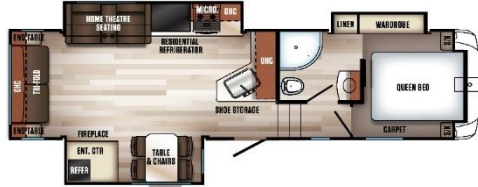

27BHD

UVW	CCC	HITCH	LENGTH	HEIGHT	FRESH	WASTE	GREY	LP
8859	2696	1395	31' 8"	12' 3"	49	42	84	40

27RLT

UVW	CCC	HITCH	LENGTH	HEIGHT	FRESH	WASTE	GREY	LP
9169	2406	1415	31' 9"	12' 3"	49	42	42	40

30RLT

UVW	CCC	HITCH	LENGTH	HEIGHT	FRESH	WASTE	GREY	LP
10104	3804	1908	35' 3"	12' 5"	49	42	42	40

31BHT

UVW	CCC	HITCH	LENGTH	HEIGHT	FRESH	WASTE	GREY	LP
10558	3042	1600	38' 2"	12' 5"	49	84	126	40

NEW!

36BHQ

UVW	CCC	HITCH	LENGTH	HEIGHT	FRESH	WASTE	GREY	LP
12169	2056	2225	41' 7"	12' 7"	49	42	84	40

36FRP

UVW	CCC	HITCH	LENGTH	HEIGHT	FRESH	WASTE	GREY	LP
12648	2852	2017	41' 10"	12' 7"	49	84	126	40