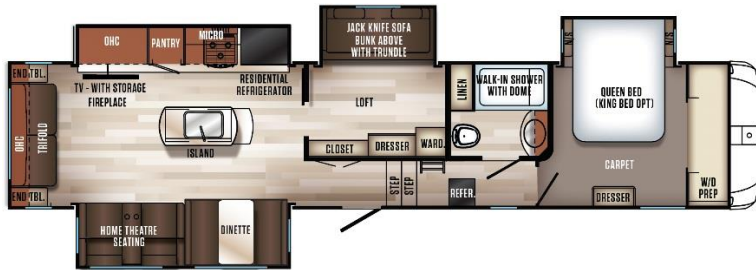

SABRE

36BHQ

UVW	CCC	HITCH	LENGTH	HEIGHT	FRESH	WASTE	GREY	LP
11378	3017	2075	40' 8"	12' 7"	49	42	84	40

SABRE "SWEET 16" FEATURES

TRUE-SHEEN HIGH GLOSS

SOLAR PREP/BACK UP CAMERA PREP

FRICTION HINGE ENTRY

50AMP SVC. WITH PREP FOR 2ND AC

TIRE PRESSURE MONITORS

GEN III AUTO LEVEL

EZ-STOW REAR RACK

LED LIGHTING (INT. AND EXT.)

COLOSSAL CAMPER FRIDGE

HEATED/ENCLOSED GATE VALVES & UNDERBELLY

SEAMLESS COUNTERTOPS

CINEMAX SEATING

USB CHARGING PORTS

SOFT PULL ROLLER SHADES

FIREPLACE WITH REMOTE

VERSA-BED SLEEP SYSTEM

OTHER STANDOUT COMPARABLES FOUND IN EVERY SABRE...

- ✓ KLEER-VIEW BACKLIT MED CABINET
- ✓ ENHANCED KITCHEN LIGHTING
- ✓ ALL STAINLESS STEEL APPLIANCES
- ✓ PORCELAIN STOOL WITH WATER JET
- ✓ 35,000 BTU FURNACE
- ✓ SINGLE BOWL STAINLESS KIT. SINK
- ✓ HIGH RISE SPRING SPOUT KIT. FAUCET
- ✓ 40" CEILING FAN
- ✓ 6'-3" MAIN SLIDE HEIGHT
- ✓ INTERIOR LED UPLIGHTING
- ✓ UNIVERSAL DOCKING CENTER
- ✓ 1000W PURE-SINE POWER INVERTER
- ✓ DUAL BATTERY BOX AND DISCONNECT
- ✓ EXT. ENT. JACKS IN BASEMENT
- ✓ OUTSIDE REFRIGERATOR