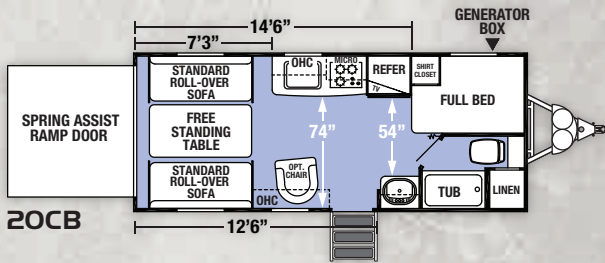

This optional three recliner sofa is available on 29QBS, 31QB, 36DSX13 and 37TSX13