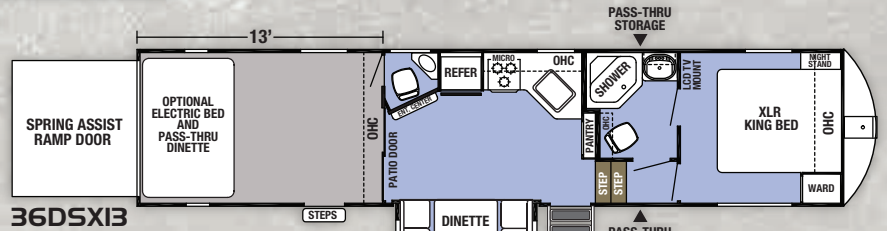

FIFTH WHEELS

XLR Boost by Forest River

2421 Century Drive ■ Goshen, IN 46528 ■ E-mail: XLRinfo@forestriverinc.com
Phone: 574-642-0438 ■ www.forestriverinc.com/XLR
www.forestriveraccessories.com ■ #XLRtoyhaulers

Find us on Facebook