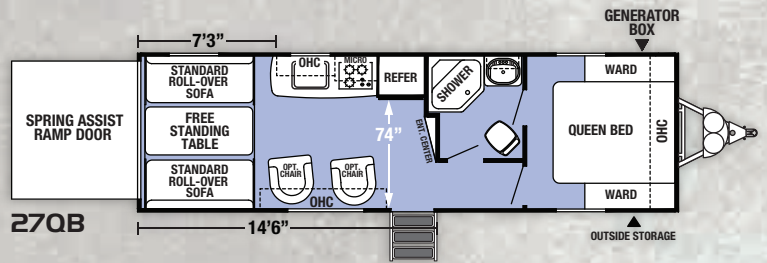

This optional three recliner sofa is available on 29QBS, 31QB, 36DSX13 and 37TSX13