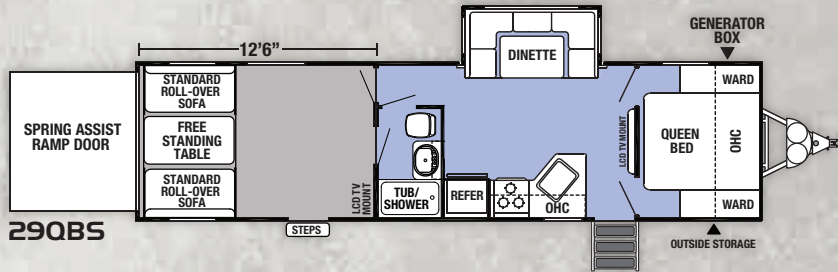

This optional three recliner sofa is available on 29QBS, 31QB, 36DSX13 and 37TSX13