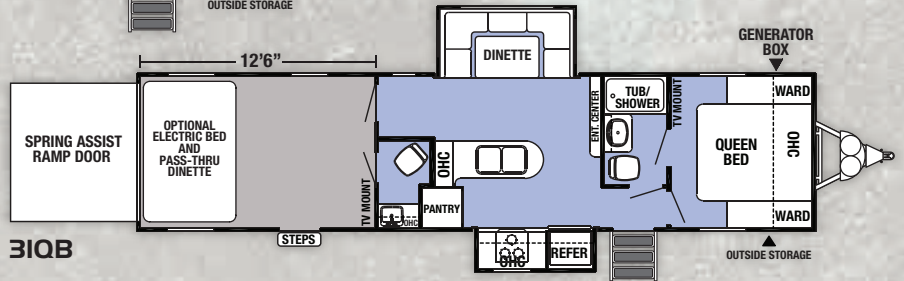

This optional three recliner sofa is available on 29QBS, 31QB, 36DSX13 and 37TSX13