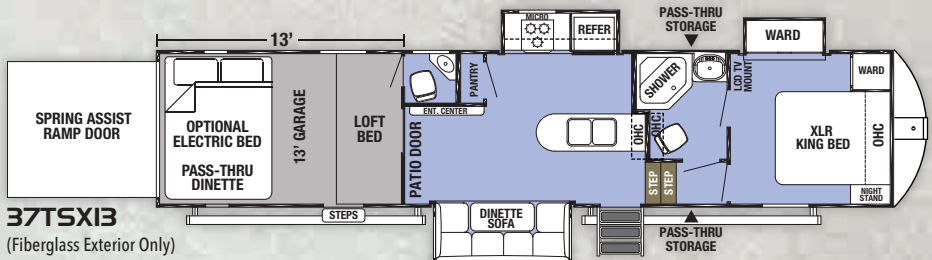

FIFTH WHEELS

XLR Boost by Forest River

2421 Century Drive ■ Goshen, IN 46528 ■ E-mail: XLRinfo@forestriverinc.com
Phone: 574-642-0438 ■ www.forestriverinc.com/XLR
www.forestriveraccessories.com ■ #XLRtoyhaulers

Find us on Facebook