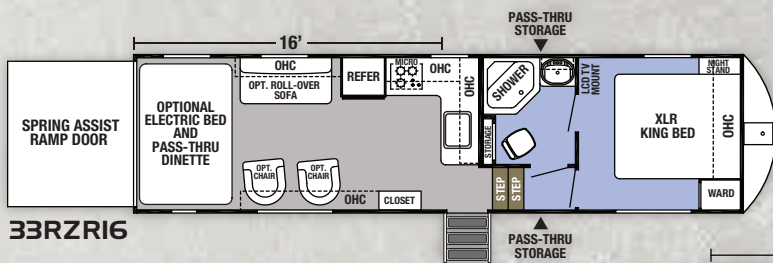

FIFTH WHEELS

XLR Boost by Forest River

2421 Century Drive ■ Goshen, IN 46528 ■ E-mail: XLRinfo@forestriverinc.com
Phone: 574-642-0438 ■ www.forestriverinc.com/XLR
www.forestriveraccessories.com ■ #XLRtoyhaulers

Find us on Facebook