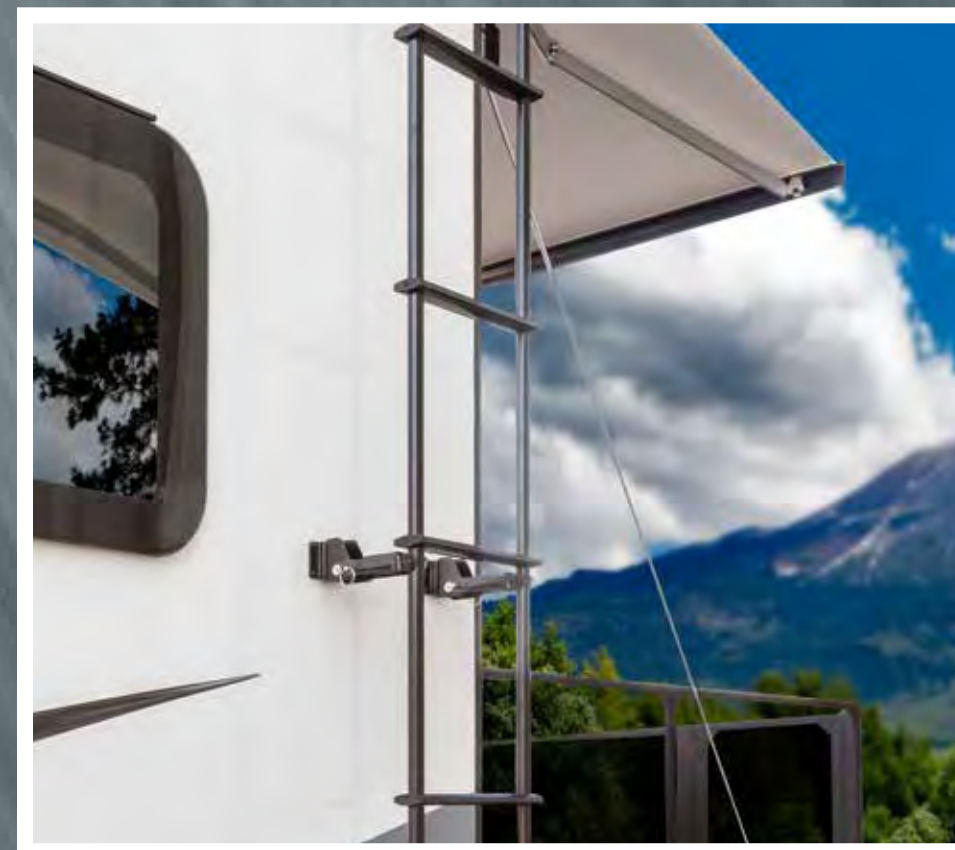

Collapsible Roof Ladder