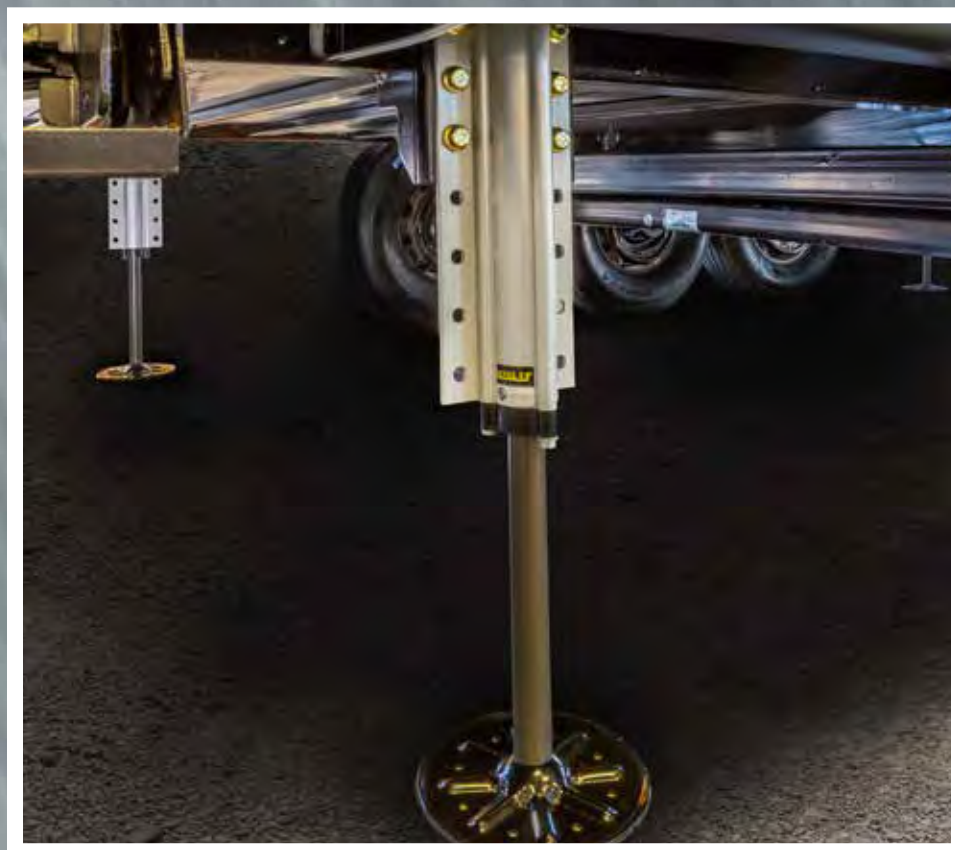

6 Point Hydraulic Leveling