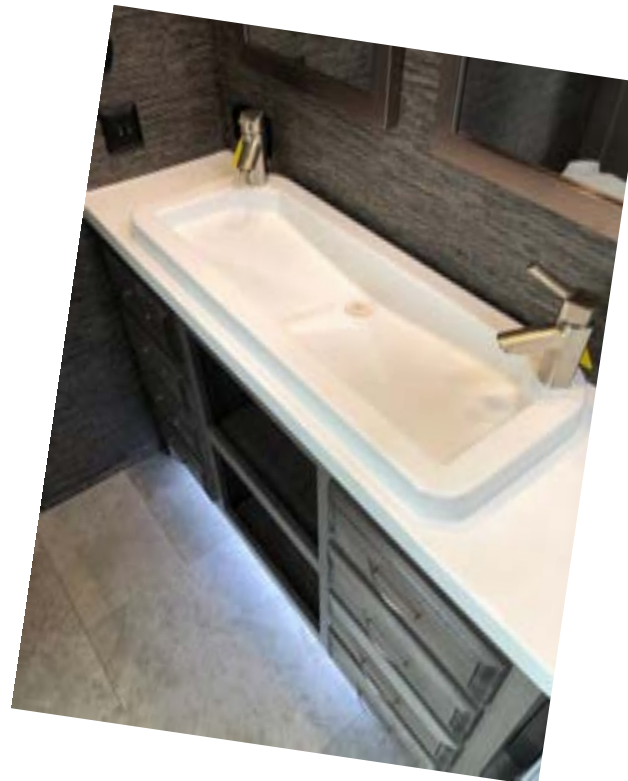

Cottage

By Cedar Creek

Limited Edition

20th Anniversary
Limited Edition
What Makes these floorplans special?

- ◆ New Floorplan Design
- ◆ Only Available in April
- ◆ **102" Wide Body Travel Trailer**
- ◆ Ashley Grey hardwood cabinets, and fascia.
- ◆ 2 Color Choices
 - * Almond with Sapphire Moon
 - * Graphite with Silver Raindrop (New Fabric)
- ◆ 4 sets of Stabilizer Jacks
- ◆ Island Medallion with Infinity lighting.
- ◆ New Bedroom Design with Shiplap Headboard
- ◆ Bedroom with Up-lit Cove Molding
- ◆ Ceiling Fan in the Bedroom
- ◆ 2nd 15,000 BTU Air with cold air returns
- ◆ 20 Cu. Ft. Electric Residential Refrigerator
- ◆ Power Theater Seating
- ◆ **Champagne Dreamer 10" King Mattress (Casper)**
- ◆ New Bathroom Design
- ◆ Double Faucet, Single Drain Sink
- ◆ King Wi-Fi Router / Range Extender

Every kitchen includes a 20 cu. ft.
double drawer refrigerator, full
pantry, new one piece backsplash,
island Infinity light medallion and
Chef's kitchen.

Cottage 20th Anniversary Bedrooms and Bathrooms have a one-of-a-kind look that is only available for a short time.

Our redesigned bedroom comes with a **new shiplap headboard, "Champagne Dreamer" King Bed mattress, 9 Drawer, Tall Boy Dresser, and make-up vanity desk.**

Imagine your customer's surprise when they see this newly reinvented, double faucet, single drain, bathroom vanity and one piece shower.