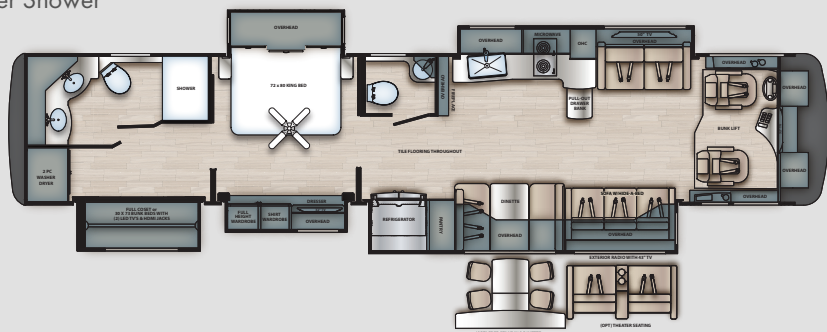

- Sofa-Sofa Seating in Living Room
- Master Bath reconfigured
- Larger Shower
- Addition of 5th slide to include convertible bunk bed, wardrobe, or workspace

CABINETRY

ROBUST CHERRY

FURNITURE OPTION

IRON

COYOTE