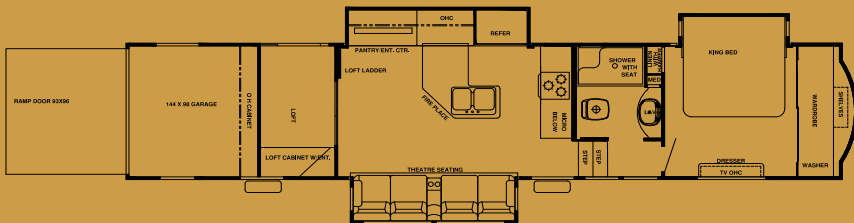

Standard Features

King Bed 72 x 80
Bedroom Washer Dryer Prep
Industry Leading Bedroom Storage
Night Shades in Bedroom
Walk in Shower / Bench
Foot Flush Porcelain Toilet
Aluminum Bed Deck
Raised Panel Cabinet Doors
Wood Stiles
29" TV in Garage
Touch Screen Stereo / DVD in Garage
BOSE Detachable Speakers
Spare Tire
Quad Entry Steps
Hardwood Dresser Top
Hardwood Entertainment Top
100% Exterior LED Lights

A

VENGEANCE

Model VGF39R12

Options

- 12 Cubic Foot Refrigerator
- 6 Point Hydraulic Leveling
- Second 40 Gallon Fuel Cell
- 3 Seasons Patio Wall
- Dual Pane Windows

*Forest River reserves the right to change pricing, colors, options, or floor plans without notice. * Revised 12/5/13