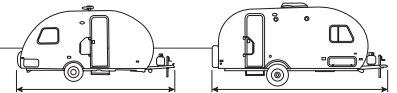

PermaPRO™ R•POD Cover

COLOR: GREY

NEW

Item/Fit	Retail Stock No	Case Qty
MODEL 2 FITS RP-171, RP-172, RP-176, RP-176T, RP-177	80-255-151001-00	1
MODEL 3 FITS RP-178, RP-181G RP-182G	80-256-161001-00	1
MODEL 4 FITS RP-179/180, RP189, RP190	80-257-171001-00	1

PolyPRO™ 3 R•POD Travel Trailer Cover

Triple-ply top with breathable single-ply sides for all-season protection

COLOR: GREY/SNOW WHITE

**OVER
DRIVE**

Item	Fit	Total Trailer Length	Length of Trailer Body	Retail Stock No	Case Qty
MODEL 1	FITS: R-POD 151	UP TO 16' 6"*	UP TO 13' 7" L	80-198-141001-00	1
MODEL 2	FITS: R-POD 171, 172, 176, 176T, 177	UP TO 18' 8"*	UP TO 16' 2" L	80-199-151001-00	1
MODEL 3	FITS: R-POD 178, 1816, 1826	UP TO 20' L*	UP TO 17' 7" L	80-200-161001-00	1
MODEL 4	FITS: R-POD 179/180, RP189, RP190	UP TO 20' L*	UP TO 17' 7" L	80-197-171001-00	1