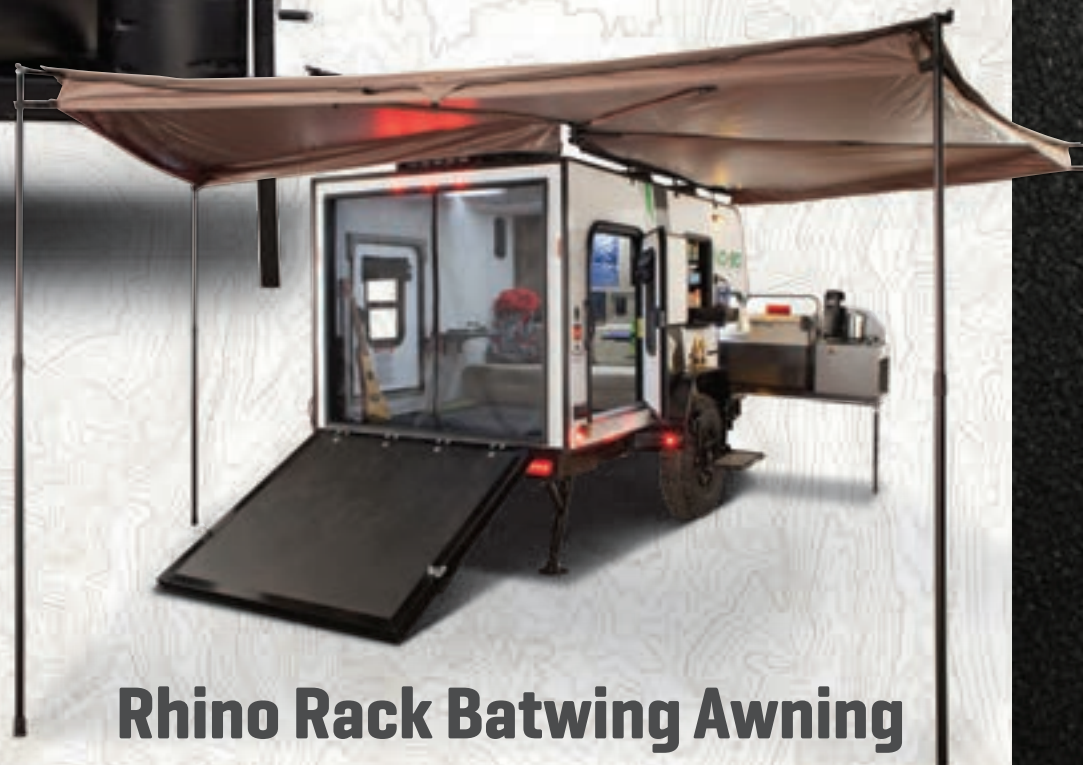

10 SERIES

NOBO

N O B O U N D A R I E S

1. **Aluminum Construction and Laminated Side Walls** - Welded aluminum framing around all openings resulting in the best structural integrity in its class. Pinch roll laminated sidewall construction with 100% glue coverage.
2. **Block Foam Insulation** - Cut to exact size to fit every opening in our walls, floors, and roof. This construction ensures the best insulation and makes your unit ready for most environments.
3. **15" Nitrogen Filled All Terrain Tires** - The best trailer tires on the market! These tires allow you to tackle the smooth roads and the rough surfaces. Comes with a 5 year warranty!
4. **Frame Mounted, walkable steel fenders** - allows you to stand on the fenders to access the roof. Makes your outdoor equipment much more accessible.
5. **Fully walkable Xtreme Ply PVC roof** - the strongest RV roof on the market! With 2x the puncture strength it is the most energy efficient and reflective
6. **Outdoor Pantry** - External storage for your food or gear.
7. **Batwing Awning** - The roof mounted awning is packed with both style and function, it provides 270 degrees of coverage.
8. **Outdoor Kitchen** - The two burner cooktop, avalanche cooler (standard), and secure lock-box allow you to get off the grid, but live comfortably doing it.
9. **Fully enclosed underbelly with enclosed gate valves** - the enclosed underbelly protects the tanks, plumbing, wiring, and chassis of the trailer.
10. **Rhino Rack Rooftop System** - innovative and durable rooftop storage. Allows you to bring your kayaks, surfboards, mountain bikes, and outdoor gear on every adventure!

roof out there keeping your trailer cooler. Comes with a 15 year, 100% manufacturer warranty!

Rhino Rack Batwing Awning

- 270 degree coverage with 118 square feet of shade
- Easy setup and pack down, · Combines style and function
- Water and tear resistant.