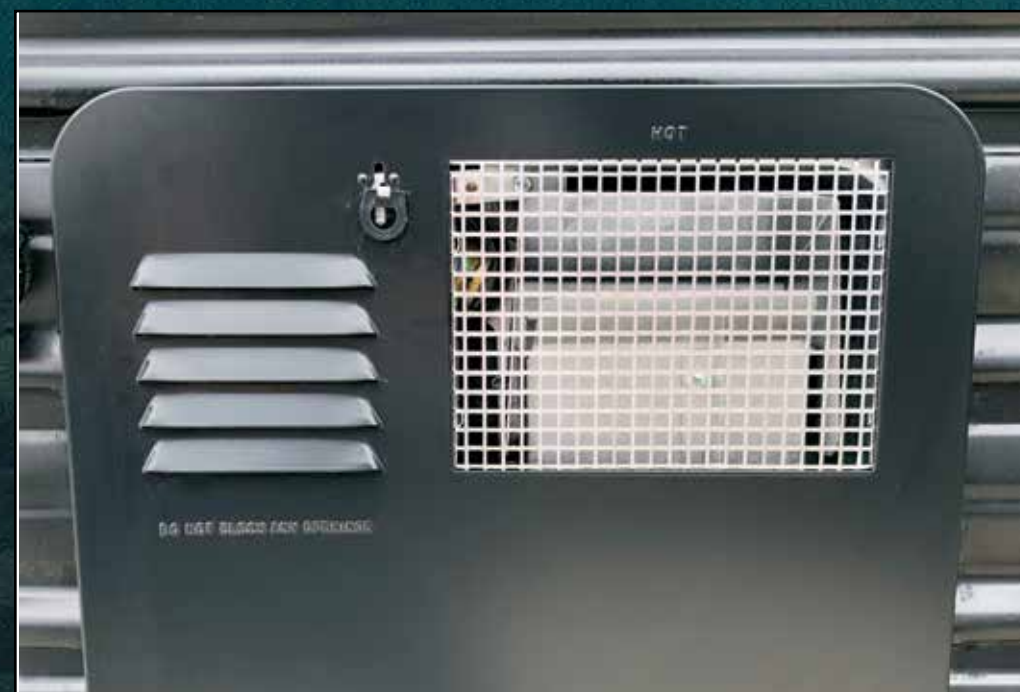

6 Gallon Gas/Electric DSI Water Heater